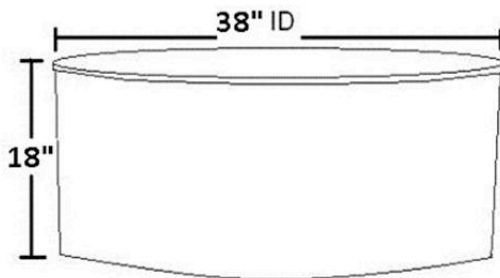

BigPlanters.com

Experts in Planter Perfection!

Specification Sheet TTP90R: 90 Gallon Tree Tub

Specifications:

- Dimensions: 38" Inner Diameter, 18" Height
- Weight: 25 lbs
- Materials: FDA approved medium density polyethylene with UV inhibitors
- Capacity: 90 gallons
- Color Options: Stone Effect: Sand, Tan, Emerald, Granite, Ice, Charcoal
Solid Colors: White, Black, Reflex Blue, Red, Light Grey, Dark Grey, Blue, Terra Cotta, Brown, Tan, Hunter Green, Purple