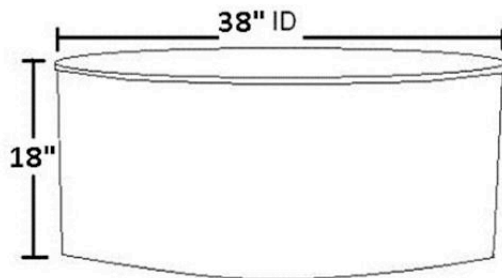

BigPlanters.com

Experts in Planter Perfection!

Specification Sheet TTP90R: 90 Gallon Tree Tub

Specifications:

- Dimensions: 38" Inner Diameter, 18" Height
- Weight: 25 lbs
- Materials: FDA approved medium density polyethylene with UV inhibitors
- Capacity: 90 gallons
- Color Options: Stone Effect: Sand, Tan, Emerald, Granite, Ice, Charcoal
Solid Colors: White, Black, Reflex Blue, Red, Light Grey, Dark Grey, Blue, Terra Cotta, Brown, Tan, Hunter Green, Purple