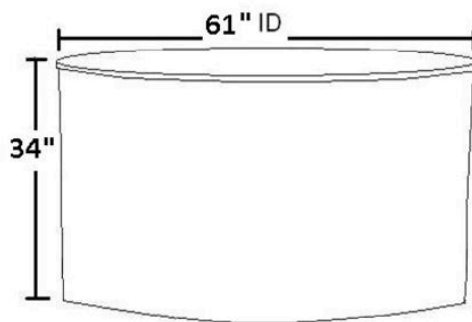

BigPlanters.com

Experts in Planter Perfection!

Specification Sheet TT410R: 410 Gallon Tree Tub

Specifications:

- Dimensions: 61" Inner Diameter, 34" Height
- Weight: 71 lbs
- Materials: FDA approved medium density polyethylene with UV inhibitors
- Capacity: 410 gallons
- Color Options: Stone Effect: Sand, Tan, Emerald, Granite, Ice, Charcoal
Solid Colors: White, Black, Reflex Blue, Red, Light Grey,
Dark Grey, Blue, Terra Cotta, Brown, Tan,
Hunter Green, Purple