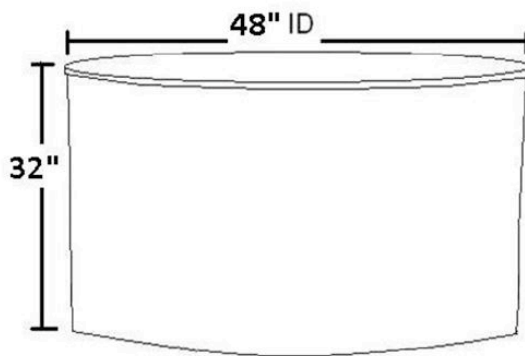

BigPlanters.com

Experts in Planter Perfection!

Specification Sheet TTP210R: 210 Gallon Tree Tub

Specifications:

- Dimensions: 48" Inner Diameter, 32" Height
- Weight: 46 lbs
- Materials: FDA approved medium density polyethylene with UV inhibitors
- Capacity: 210 gallons
- Color Options: Stone Effect: Sand, Tan, Emerald, Granite, Ice, Charcoal
Solid Colors: White, Black, Reflex Blue, Red, Light Grey,
Dark Grey, Blue, Terra Cotta, Brown, Tan,
Hunter Green, Purple