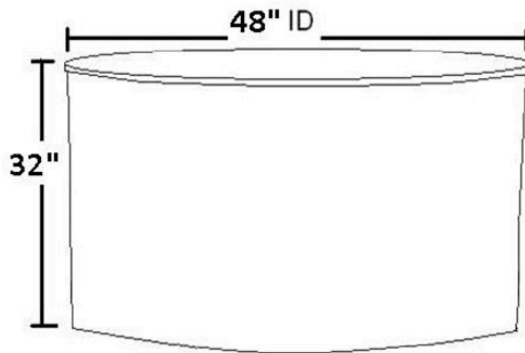

BigPlanters.com

Experts in Planter Perfection!

Specification Sheet TTP210R: 210 Gallon Tree Tub

Specifications:

- Dimensions: 48" Inner Diameter, 32" Height
- Weight: 46 lbs
- Materials: FDA approved medium density polyethylene with UV inhibitors
- Capacity: 210 gallons
- Color Options: Stone Effect: Sand, Tan, Emerald, Granite, Ice, Charcoal
Solid Colors: White, Black, Reflex Blue, Red, Light Grey,
Dark Grey, Blue, Terra Cotta, Brown, Tan,
Hunter Green, Purple