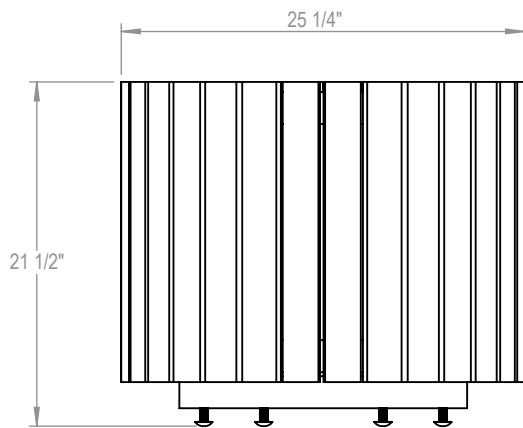

BigPlanters.com

Experts in Planter Perfection!

Recycled Steel Walden Planter Spec Sheet

- Dimensions: 25 ¼" Width, 21 ½" Height,
- Weight: 83 lbs.
- Materials: Recycled Steel
- Color Options: Black, White, Gray, Blue, Green, Red, Berry, Bronze, Silver, White Metallic, Silver Metallic