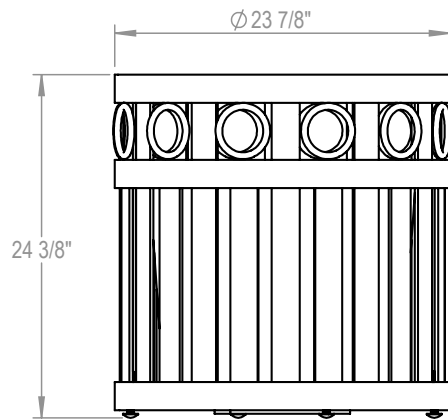

## Recycled Steel Gramercy Planter Spec Sheet

- Dimensions: 23 7/8" Width, 24 3/8" Height,
- Weight: 113 lbs.
- Materials: Recycled Steel
- Color Options: Black, White, Gray, Blue, Green, Red, Berry, Bronze, Silver, White Metallic, Silver Metallic