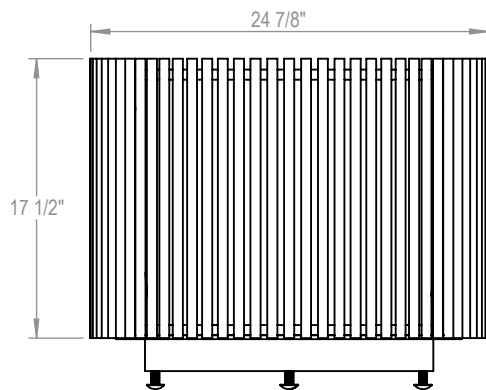

BigPlanters.com

Experts in Planter Perfection!

Recycled Steel Genova Planter Spec Sheet

- Dimensions: 24 7/8" Width, 17 1/2" Height,
- Weight: 144 lbs.
- Materials: Recycled Metal
- Color Options: Black, White, Gray, Blue, Green, Red, Berry, Bronze, Silver, White Metallic, Silver Metallic