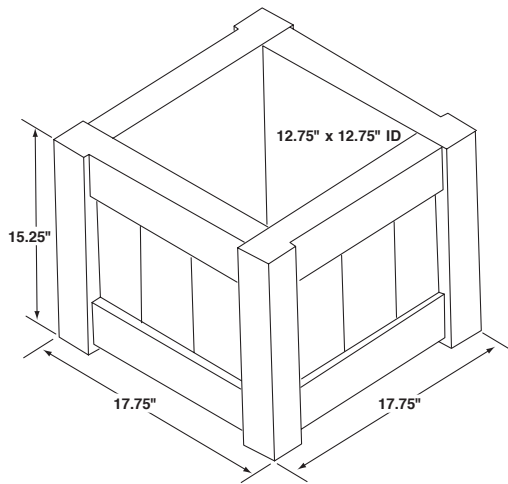

BigPlanters.com

Experts in Planter Perfection!

Square Recycled Plastic Planter Spec Sheet

- Dimensions: 17.75" Length, 17.75" Width, 15.25" Height
- Weight: 55 lbs
- Materials: Recycled Plastic
- Color Options: Cedar, Brown, Gray