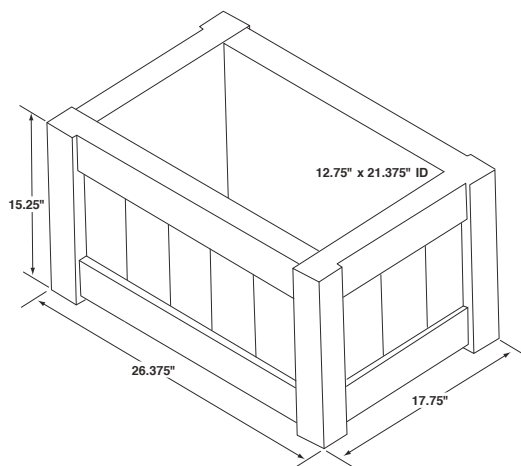

## Rectangle Recycled Plastic Planter Spec Sheet

- Dimensions: 26.375" Length, 17.75" Width, 15.25" Height
- Weight: 68 lbs
- Materials: Recycled Plastic
- Color Options: Cedar, Brown, Gray