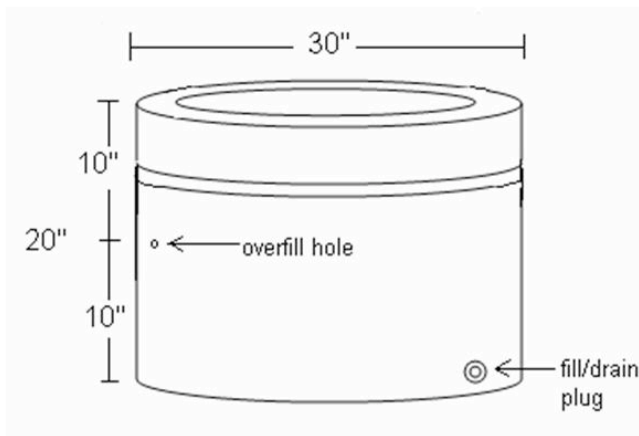

BigPlanters.com

Experts in Planter Perfection!

Specification Sheet PP30RSW: 30" Round Oasis Self-Watering Planter

Specifications:

- Dimensions: 30" Overall Diameter, 20" Height (10" Planting Depth, 10" Water Reservoir Depth), 2" Wall Thickness
- Weight: 20 lbs
- Materials: Rotationally molded HDPE with UV inhibitors
- Capacity: 25 gallon water reservoir, 25 gallon planting area
- Color Options: Stone Effect: Charcoal, Emerald, Granite, Ice, Sand, and Tan
Solid Colors: Royal Blue, Red, Terra Cotta, Reflex Blue, White, and Black
- Logos: Custom vinyl self-adhesive logos available