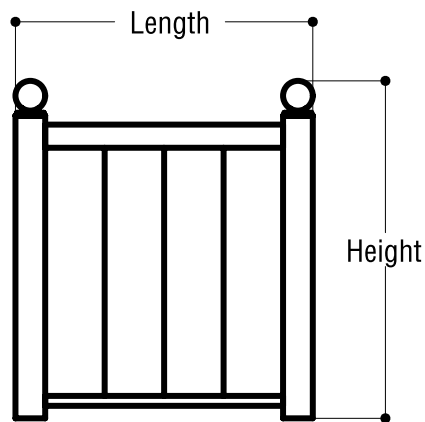

BigPlanters.com

Experts in Planter Perfection!

Versailles Planter Spec Sheet

- Dimensions: Small - 22" Height, 25" Width, 25" Length
Large - 34" Height, 30" Width, 30" Length
- Weight: Small - 43, Large - 70
- Materials: Fiberglass
- Finish Options: Gloss, Matte, Sand, Orange Peel
- Color Options: Beige, White, Citrus, Red Clay, Light Gray, Yellow, Terra, Aluminum, Lime Green, Copper, Medium Gray, Teal, Bronze, Aqua Blue, Chocolate, Dark Gray, Blue, Brown, Black