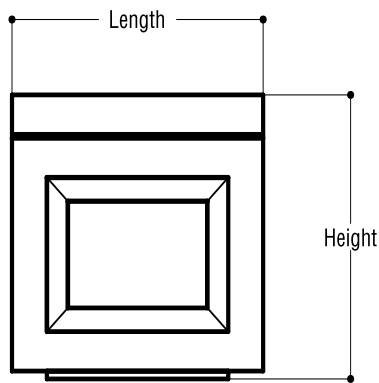

BigPlanters.com

Experts in Planter Perfection!

Trafalgar Planter Spec Sheet

Length	Width	Height	Rim	Weight
12"	12"	15"	1"	13
15"	15"	18"	1"	19
18"	18"	21"	2"	26
24"	24"	29"	2"	45
36"	36"	36"	3"	84
48"	48"	48"	3"	144