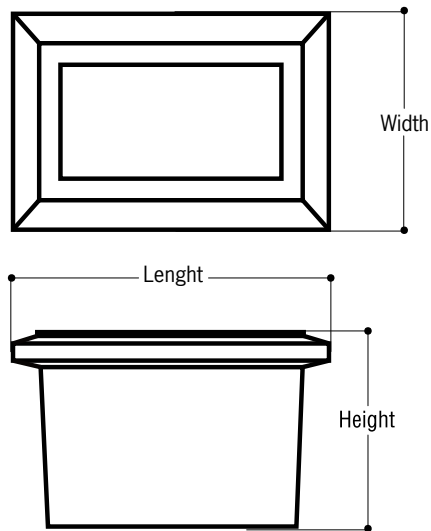

BigPlanters.com

Experts in Planter Perfection!

Tolo Planter Spec Sheet

- Dimensions: 36" Length, 24" Width, 22" Height
- Weight: 49 lbs.
- Materials: Fiberglass
- Finish Options: Gloss, Matte, Sand, Orange Peel
- Color Options: Beige, White, Citrus, Red Clay, Light Gray, Yellow, Terra, Aluminum, Lime Green, Copper, Medium Gray, Teal, Bronze, Aqua Blue, Chocolate, Dark Gray, Blue, Brown, Black