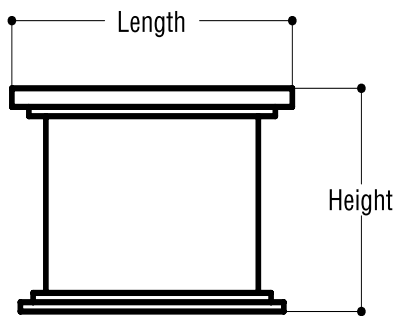

BigPlanters.com

Experts in Planter Perfection!

Sunset Planter Spec Sheet

Length	Width	Height	Rim	Weight
33"	33"	24"	4"	57
43"	16"	12"	4"	31
43"	18"	24"	4"	50

- Materials: Fiberglass
- Finish Options: Gloss, Matte, Sand, Orange Peel
- Color Options: Beige, White, Citrus, Red Clay, Light Gray, Yellow, Terra, Aluminum, Lime Green, Copper, Medium Gray, Teal, Bronze, Aqua Blue, Chocolate, Dark Gray, Blue, Brown, Black