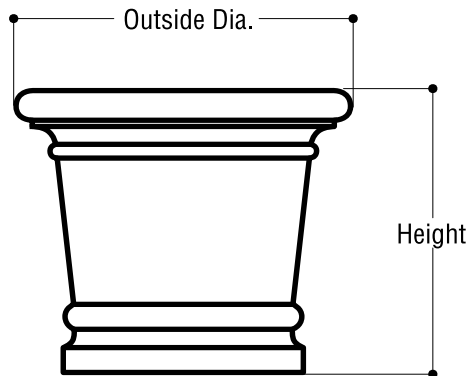

BigPlanters.com

Experts in Planter Perfection!

Sanford Planter Spec Sheet

- Dimensions: 30" Outside Dia, 30" Height
- Weight: 59 lbs
- Materials: Fiberglass
- Finish Options: Gloss, Matte, Sand, Orange Peel
- Color Options: Beige, White, Citrus, Red Clay, Light Gray, Yellow, Terra, Aluminum, Lime Green, Copper, Medium Gray, Teal, Bronze, Aqua Blue, Chocolate, Dark Gray, Blue, Brown, Black