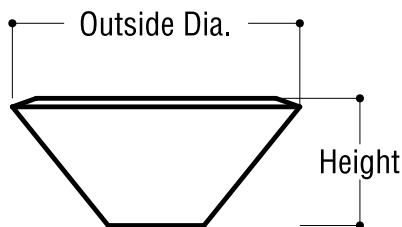

BigPlanters.com

Experts in Planter Perfection!

Rio Angeles Planter Spec Sheet

- Dimensions: 30" Outside Dia, 22" Inside Dia, 16" Height
- Weight: 24 lbs
- Materials: Fiberglass
- Finish Options: Gloss, Matte, Sand, Orange Peel
- Color Options: Beige, White, Citrus, Red Clay, Light Gray, Yellow, Terra, Aluminum, Lime Green, Copper, Medium Gray, Teal, Bronze, Aqua Blue, Chocolate, Dark Gray, Blue, Brown, Black