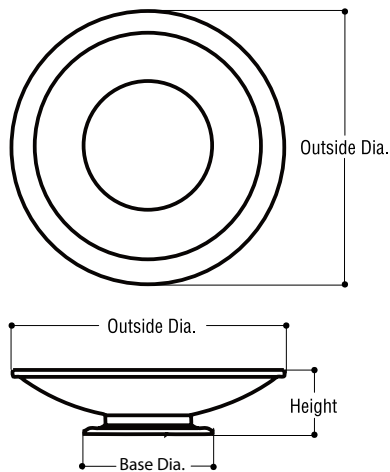

## Panama Planter Spec Sheet

- Dimensions: 48" Outside Dia, 39" Inside Dia, 12" Height
- Weight: 57 lbs
- Materials: Fiberglass
- Finish Options: Gloss, Matte, Sand, Orange Peel
- Color Options: Beige, White, Citrus, Red Clay, Light Gray, Yellow, Terra, Aluminum, Lime Green, Copper, Medium Gray, Teal, Bronze, Aqua Blue, Chocolate, Dark Gray, Blue, Brown, Black