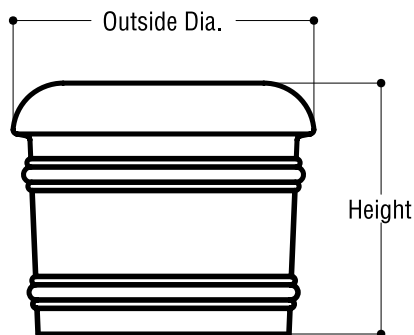

BigPlanters.com

Experts in Planter Perfection!

Mediterranean Planter Spec Sheet

- Dimensions: 24" Outside Dia., 18" Inside Dia., 16" Height
- Weight: 22 lbs
- Materials: Fiberglass
- Finish Options: Gloss, Matte, Sand, Orange Peel
- Color Options: Beige, White, Citrus, Red Clay, Light Gray, Yellow, Terra, Aluminum, Lime Green, Copper, Medium Gray, Teal, Bronze, Aqua Blue, Chocolate, Dark Gray, Blue, Brown, Black