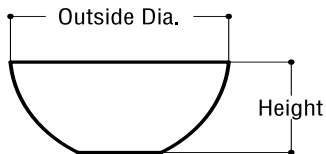

BigPlanters.com

Experts in Planter Perfection!

Matrix Planter Spec Sheet

Outside Dia.	Inside Dia.	Height	Rim	Weight
24"	20"	18"	2"	19
30"	27"	18"	1-1/2"	24
34"	30"	17"	2"	28

- Materials: Fiberglass
- Finish Options: Gloss, Matte, Sand, Orange Peel
- Color Options: Beige, White, Citrus, Red Clay, Light Gray, Yellow, Terra, Aluminum, Lime Green, Copper, Medium Gray, Teal, Bronze, Aqua Blue, Chocolate, Dark Gray, Blue, Brown, Black