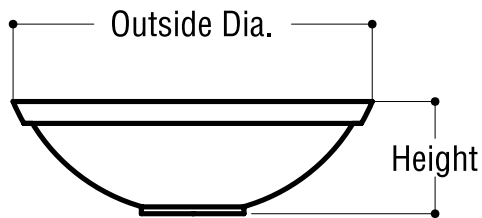

BigPlanters.com

Experts in Planter Perfection!

Kowa Planter Spec Sheet

Outside Dia.	Inside Dia.	Height	Rim	Weight
26"	23"	10"	1-½"	14
32"	29"	11"	1-½"	20
38"	33"	13-½"	2"	29

- Materials: Fiberglass
- Finish Options: Gloss, Matte, Sand, Orange Peel
- Color Options: Beige, White, Citrus, Red Clay, Light Gray, Yellow, Terra, Aluminum, Lime Green, Copper, Medium Gray, Teal, Bronze, Aqua Blue, Chocolate, Dark Gray, Blue, Brown, Black