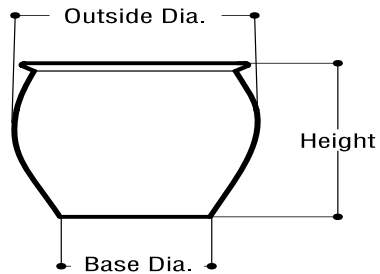

BigPlanters.com

Experts in Planter Perfection!

Imperial Planter Spec Sheet

- Dimensions: 24" Outside Dia., 20" Inside Dia., 24" Height
- Weight: 24 lbs
- Materials: Fiberglass
- Finish Options: Gloss, Matte, Sand, Orange Peel
- Color Options: Beige, White, Citrus, Red Clay, Light Gray, Yellow, Terra, Aluminum, Lime Green, Copper, Medium Gray, Teal, Bronze, Aqua Blue, Chocolate, Dark Gray, Blue, Brown, Black