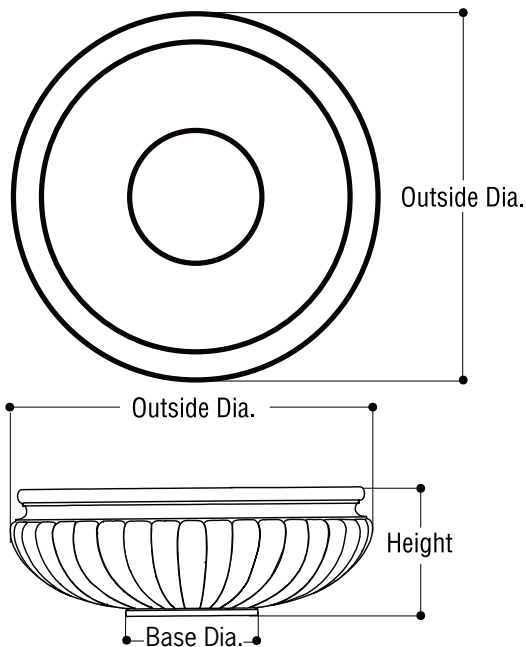

## Carmel Planter Spec Sheet

- Dimensions: 60" Outside Dia, 52" Inside Dia, 24" Height
- Weight: 102 lbs
- Materials: Fiberglass
- Finish Options: Gloss, Matte, Sand, Orange Peel
- Color Options: Beige, White, Citrus, Red Clay, Light Gray, Yellow, Terra, Aluminum, Lime Green, Copper, Medium Gray, Teal, Bronze, Aqua Blue, Chocolate, Dark Gray, Blue, Brown, Black