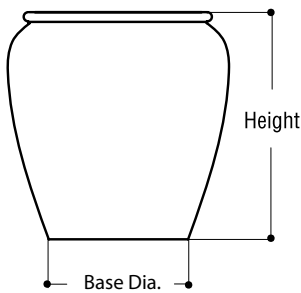

BigPlanters.com

Experts in Planter Perfection!

Bali Planter Spec Sheet

- Dimensions: 30" Outside Dia, 20 1/2" Inside Dia, 31" Height
- Weight: 46 lbs
- Materials: Fiberglass
- Finish Options: Gloss, Matte, Sand, Orange Peel
- Color Options: Beige, White, Citrus, Red Clay, Light Gray, Yellow, Terra, Aluminum, Lime Green, Copper, Medium Gray, Teal, Bronze, Aqua Blue, Chocolate, Dark Gray, Blue, Brown, Black