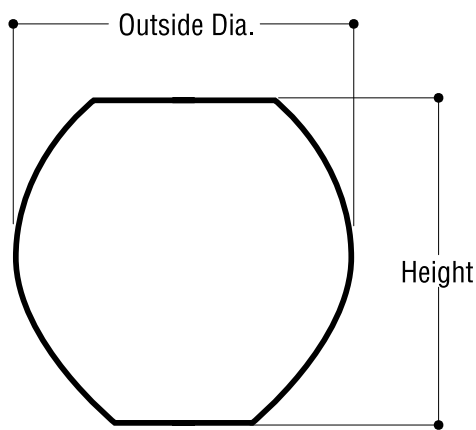

BigPlanters.com

Experts in Planter Perfection!

Bahia Planter Spec Sheet

Outside Dia.	Inside Dia.	Height	Base Dia.	Weight
19"	8"	17-½"	8"	12
26"	14-½"	24"	13"	21
30"	17"	28"	14"	28
33"	22"	26"	27"	33

- Materials: Fiberglass
- Finish Options: Gloss, Matte, Sand, Orange Peel
- Color Options: Beige, White, Citrus, Red Clay, Light Gray, Yellow, Terra, Aluminum, Lime Green, Copper, Medium Gray, Teal, Bronze, Aqua Blue, Chocolate, Dark Gray, Blue, Brown, Black