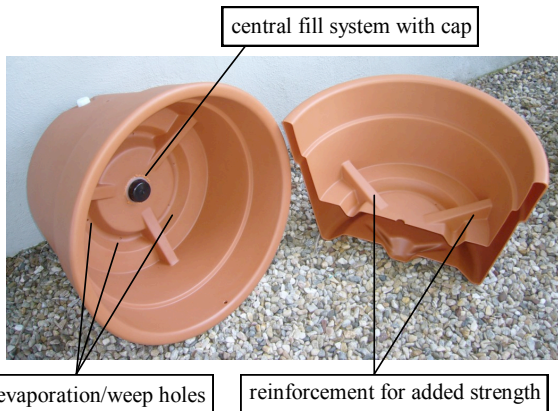

BigPlanters.com

Experts in Planter Perfection!

Specification Sheet PP27RSW: 27" Round Aqueous Self-Watering Planter

Specifications:

- Dimensions: 27" top diameter x 18" height x 1.5" wall with a 19" base diameter, 11" planting depth and a 7" water reservoir depth
- Weight: 13 lbs
- Materials: Rotationally molded #4 recyclable HDPE with UV inhibitors
- Capacity: 12 gallon water reservoir, 16 gallon planting area
- Solid Color Options: Black, White, Red, Terra Cotta, Blue
- Stone Finish Options: Sand, Ice Granite, Charcoal, Emerald