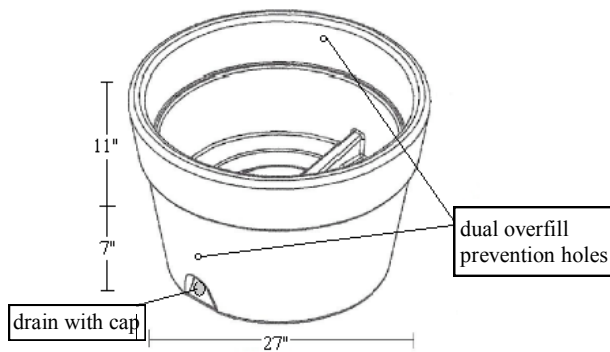

BigPlanters.com

Experts in Planter Perfection!

Specification Sheet PP27RSW: 27" Round Aqueous Self-Watering Planter

Specifications:

- Dimensions: 27" top diameter x 18" height x 1.5" wall with a 19" base diameter, 11" planting depth and a 7" water reservoir depth
- Weight: 13 lbs
- Materials: Rotationally molded #4 recyclable HDPE with UV inhibitors
- Capacity: 12 gallon water reservoir, 16 gallon planting area
- Solid Color Options: Black, White, Red, Terra Cotta, Blue
- Stone Finish Options: Sand, Ice Granite, Charcoal, Emerald